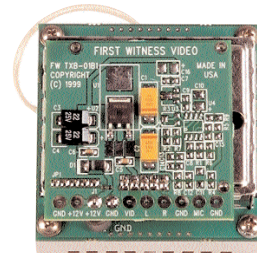

FW-1WTX

Ultralink 1-Watt Video Transmitter

Chrome-Coat Indoor Housing

Board-Level Transmitter Module

Powder-Coat Indoor Housing

Transmitter in Outdoor NEMA4 Housing

FirstWitness
video surveillance systems

Old Town Hall Building,
Route 11 South
P.O. Box 327
Mt Sidney, Virginia 24467

p. 800.880.1521
540.248.0355
f. 540.248.0920
sales@firstwitness.com

www.firstwitness.com

Specifications for the UltraLink 1 Watt Video Transmitter

High Power Transmitter

RF Output Range	1 Watt
Channel Frequency	2463 MHz
Frequency Stability	+/- 250 KHz, PLL Freq Synthesizer
Power	12 Volt D/C; 120 Volt A/C operation
Video Input	NTSC or PAL 1Vpp, BNC Input Standard 75 Ohms
Operation Temp	-30°C to 60°C
Dimensions	4"wide x 4" high x 4" deep
Antenna	6db built-in directional antenna
FCC ID Number	NH5-FXTX1W

Receiver

RF Input	2411-2483 MHz (4 channel standard)
Frequency Stability	+/- 250 KHz, PLL Freq Synthesizer
Current Draw	135 mA, max
Video Output	NTSC or PAL 1Vpp, BNC Input Standard 75 Ohms
Operation Temp	-30C to 60C
Dimensions	6"wide x 6" high x 4" deep
Antenna	6db built-in
FCC ID Number	Tested under Part 15